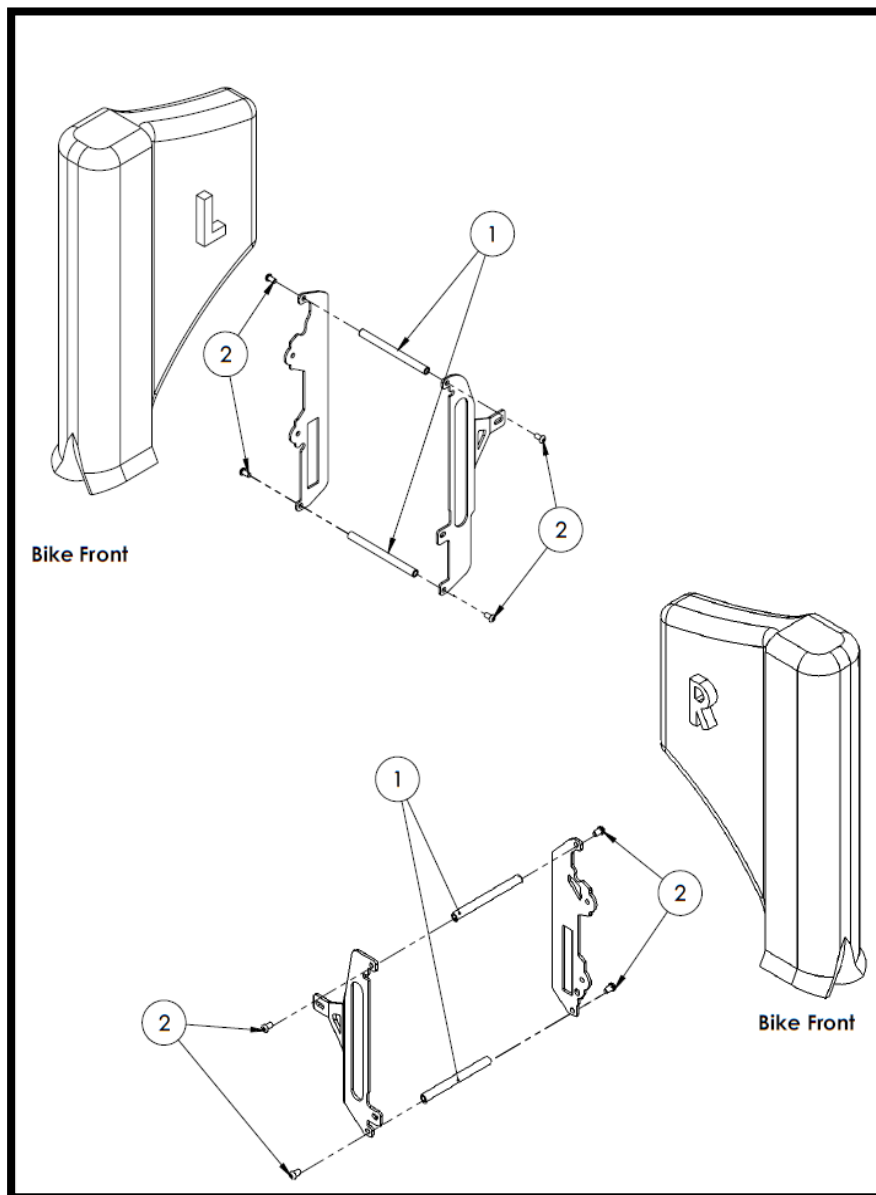

ALUMINUM RADIATOR GUARD
SUZUKI RM-Z 250 2007-2009
Ref.: 2CP060009

ALUMINUM RADIATOR GUARD

SUZUKI RM-Z 250 2007-2009

4	Paraf. Cabeça Redonda Sext. Int. c. FA / Screw Round Head With Washer False	M6x30 - ISO 7380	4
3	Paraf. Cabeça Redonda Sext. Int. c. FA / Screw Round Head With Washer False	M6x20 - ISO 7380	4
2	Paraf. Cabeça Redonda Sext. Int. c. FA / Screw Round Head With Washer False	M6x12 - ISO 7380	8
1	Haste Alumínio / Aluminum Rod	127mm	4
ITEM Nº:	COMPONENTE (COMPONENT):	DESCRIÇÃO (DESCRIPTION):	QUANT.:
ACESSÓRIOS (ACCESSORIES)			